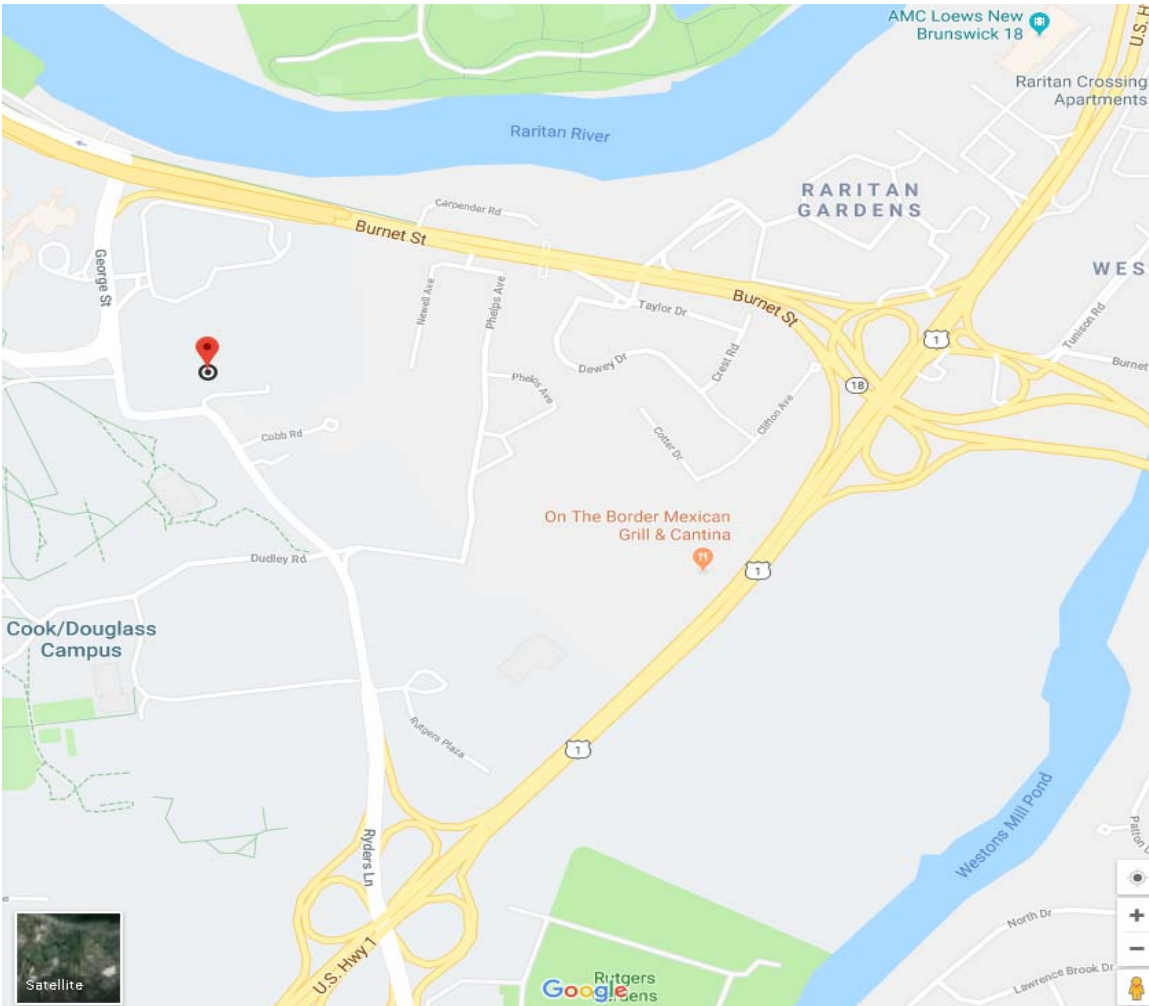

Please notify us if you have special dietary needs

Total Enclosed \$ _____

Directions to Rutgers Inn and Conference Center (RICC) 178 Ryders Lane New Brunswick, NJ 08901

Traveling South on Route 1: After you see the AMC movie theater and pass the exit for Route 18, get in the RIGHT lane. Take the FIRST Ryders Lane exit towards New Brunswick. The exit is immediately after the Sears, BEFORE the underpass. Go through 1 traffic light. When the road curves 90 degrees to the left, the driveway/entrance to the Rutgers University Inn & Conference Center is on your right.

Traveling North on Route 1: After you see the College Farm Road exit, get in the RIGHT lane. Take the SECOND Ryders Lane exit towards New Brunswick. The exit is immediately AFTER the underpass. Go through 1 traffic light. When the road curves 90-degrees to the left, the driveway/entrance to the Rutgers University Inn & Conference Center is on your right.

From the NJ Turnpike: Take Exit 9; bear right after the toll and merge on to Route 18 North. Take the Exit for Route 1 SOUTH. Stay in the RIGHT lane. Take the FIRST Ryders Lane exit towards New Brunswick. The exit is immediately after the Sears, BEFORE the underpass. Go through 1 traffic light. When the road curves 90-degrees to the left, the driveway/entrance to the Rutgers University Inn & Conference Center is on your right.